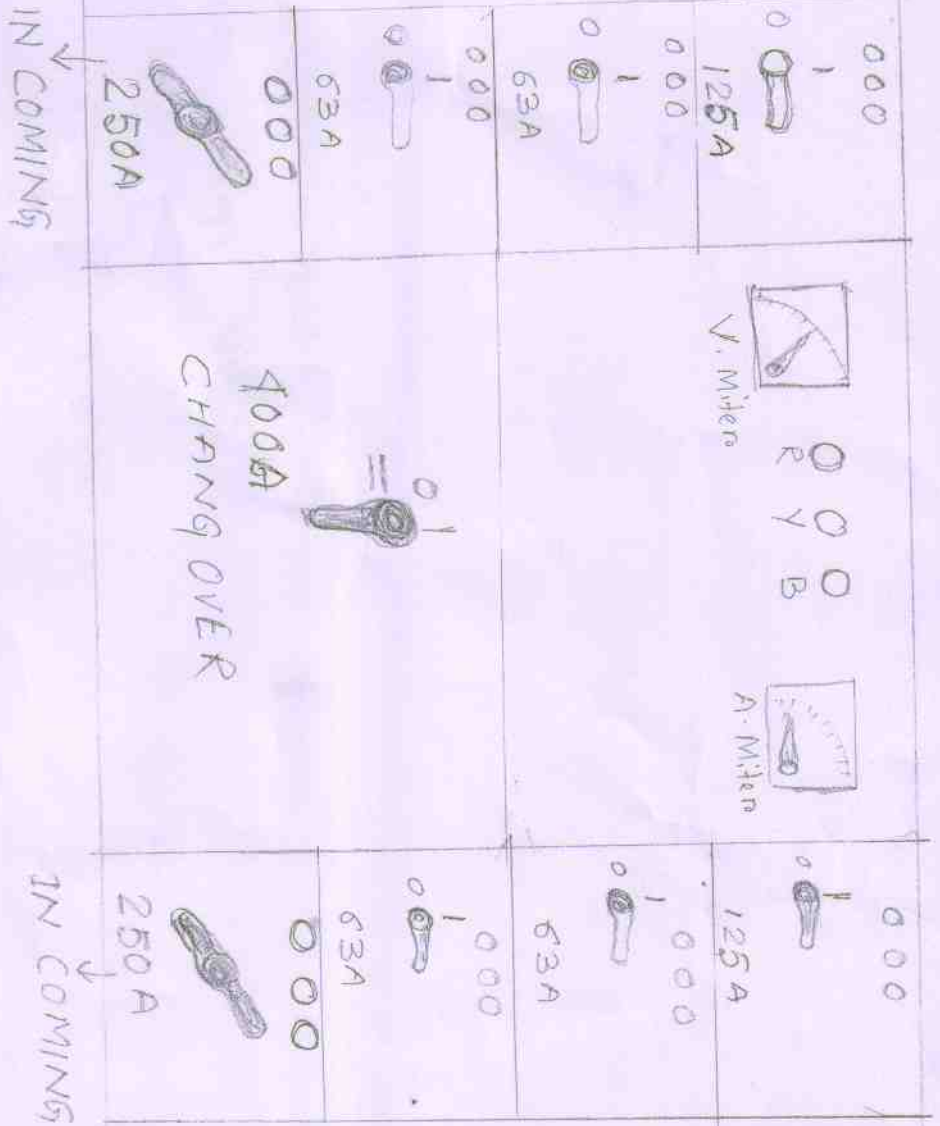

VIVEKANANDA MISSION MAHAVIDYALAYA

NAAC Accredited B Institution

VIVEKNAGAR

P.O.- Chaitanyapur (Haldia), Dist.- Purba Medinipur

West Bengal, Pin : 721645

Website : vmmahavidyalaya.in

Date: 04/07/2018

Sealed quotations are invited for purchase and installation of 'ELECTRIC PANEL' at the college premises within 15 days from the date of advertisement in the newspaper, "PRATIDIN". For drawing and specifications please see below.

mbalm
Dr. Manabendra Sahu
Principal
Vivekananda Mission Mahavidyalaya

Principal
Vivekananda Mission Mahavidyalaya
P.O.-Chaitanyapur, Purba Medinipur, W.B.

Cable Chamber

Cable Chamber

- * All Switch gear Make by LT, HAVELLS, Standard
- * Incoming & Out going Switch gear (MCCB)
- * Aluminium & wooden Chambers
- * Copers Waring on Copers

* Stand type Panel

* 65mm dia 3 meter length Electrods = 2 Nos

* 40/6 mm Galv. Strap

= 50 Meters